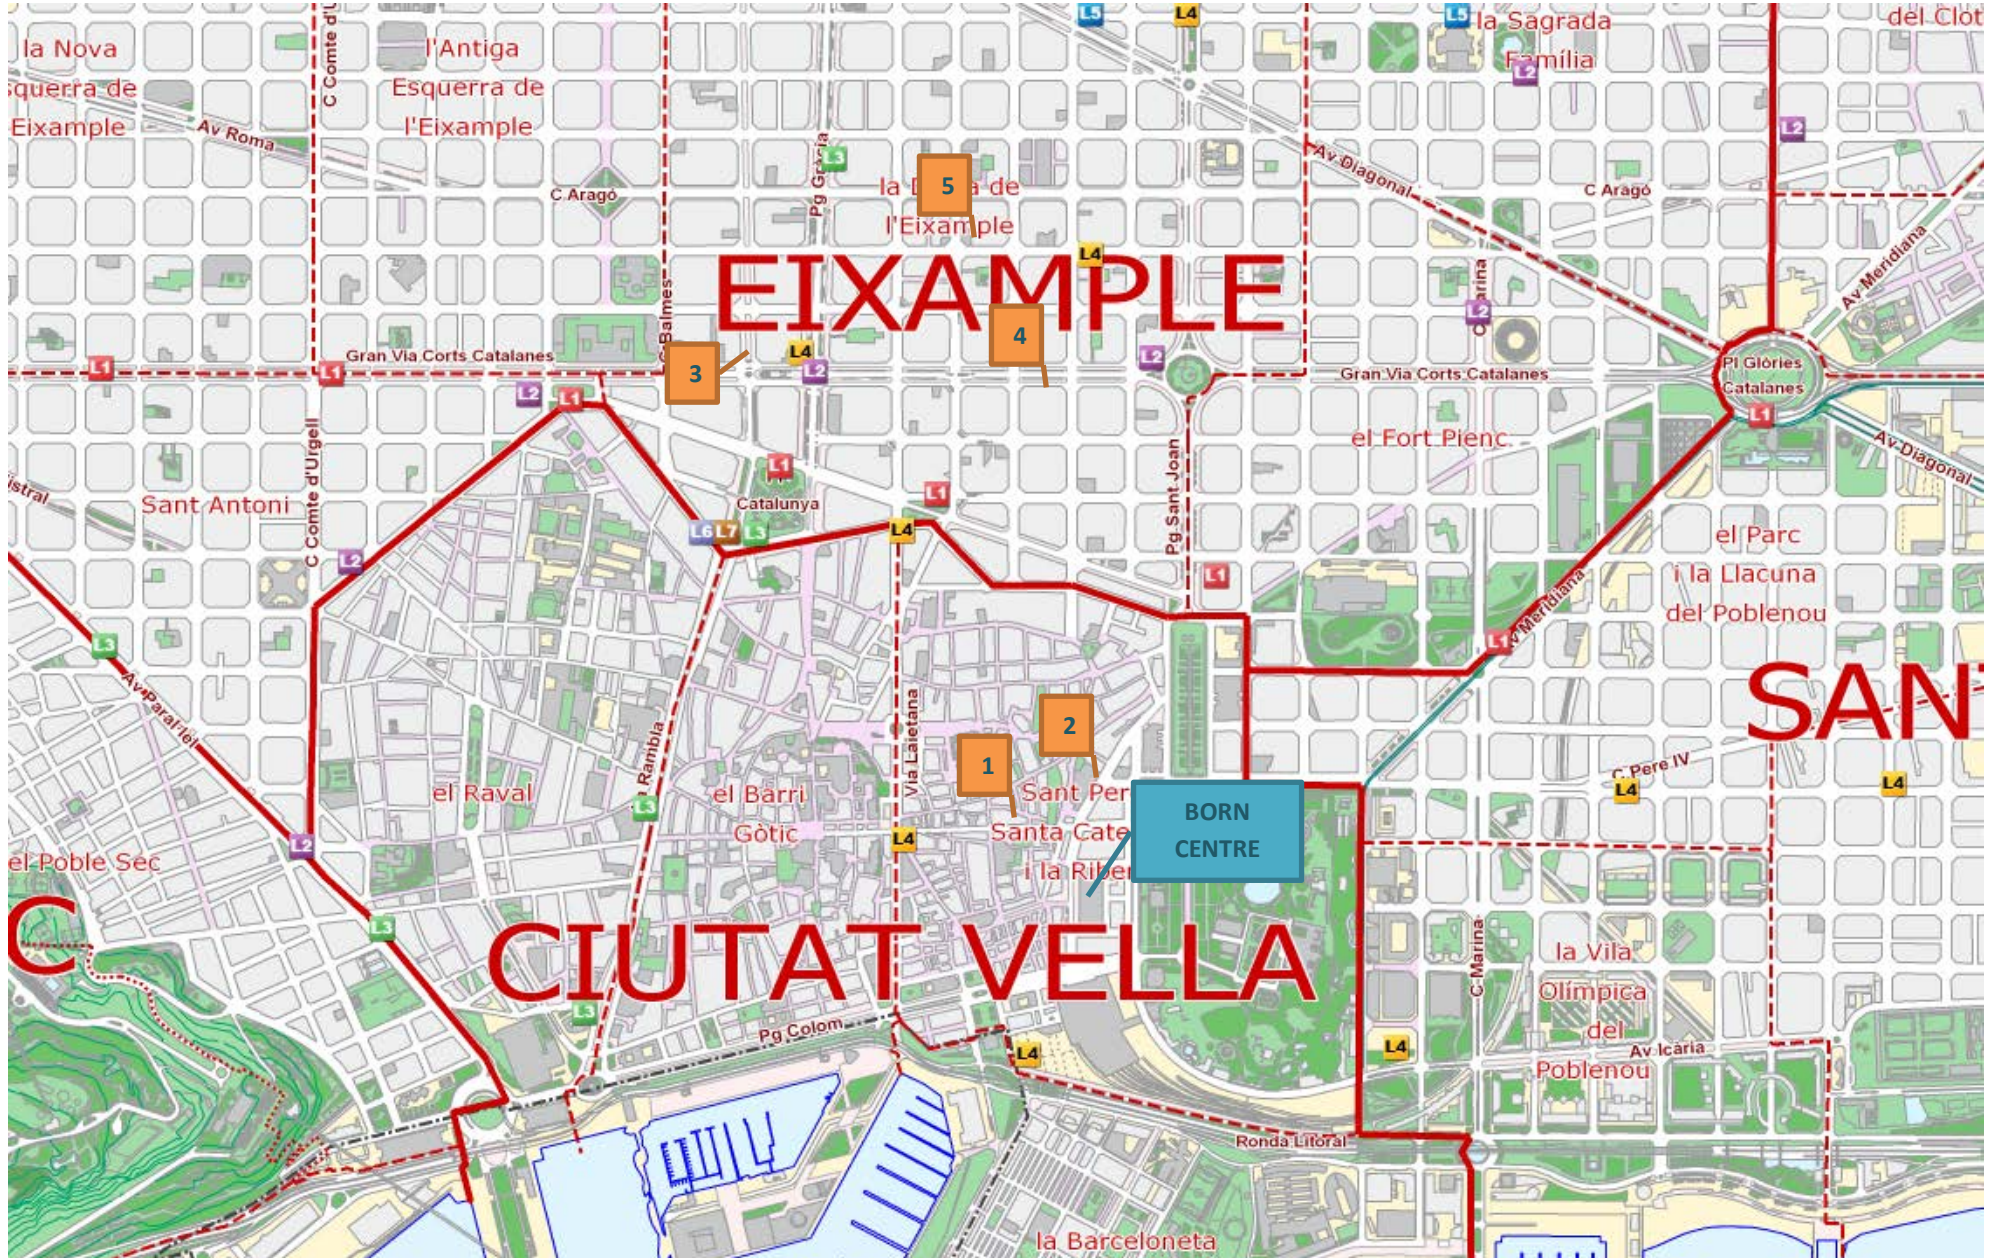

(Please, see location and transport maps below)

3

4

2

1

Metro:
Arc de Triomf

Metro
Jaume I

BORN CENTRE
CULTURAL

el Barri
Gòtic

Sant Pere,
Santa Caterina
i la Ribera

el Fort Pienc

Parc de
la Ciutadella

**Nearest metro stations to BORN CENTRE CULTURAL:
Arc de Triomf (L1), Barceloneta (L4) and Jaume I (L4).**
(Please note accessibility on map)