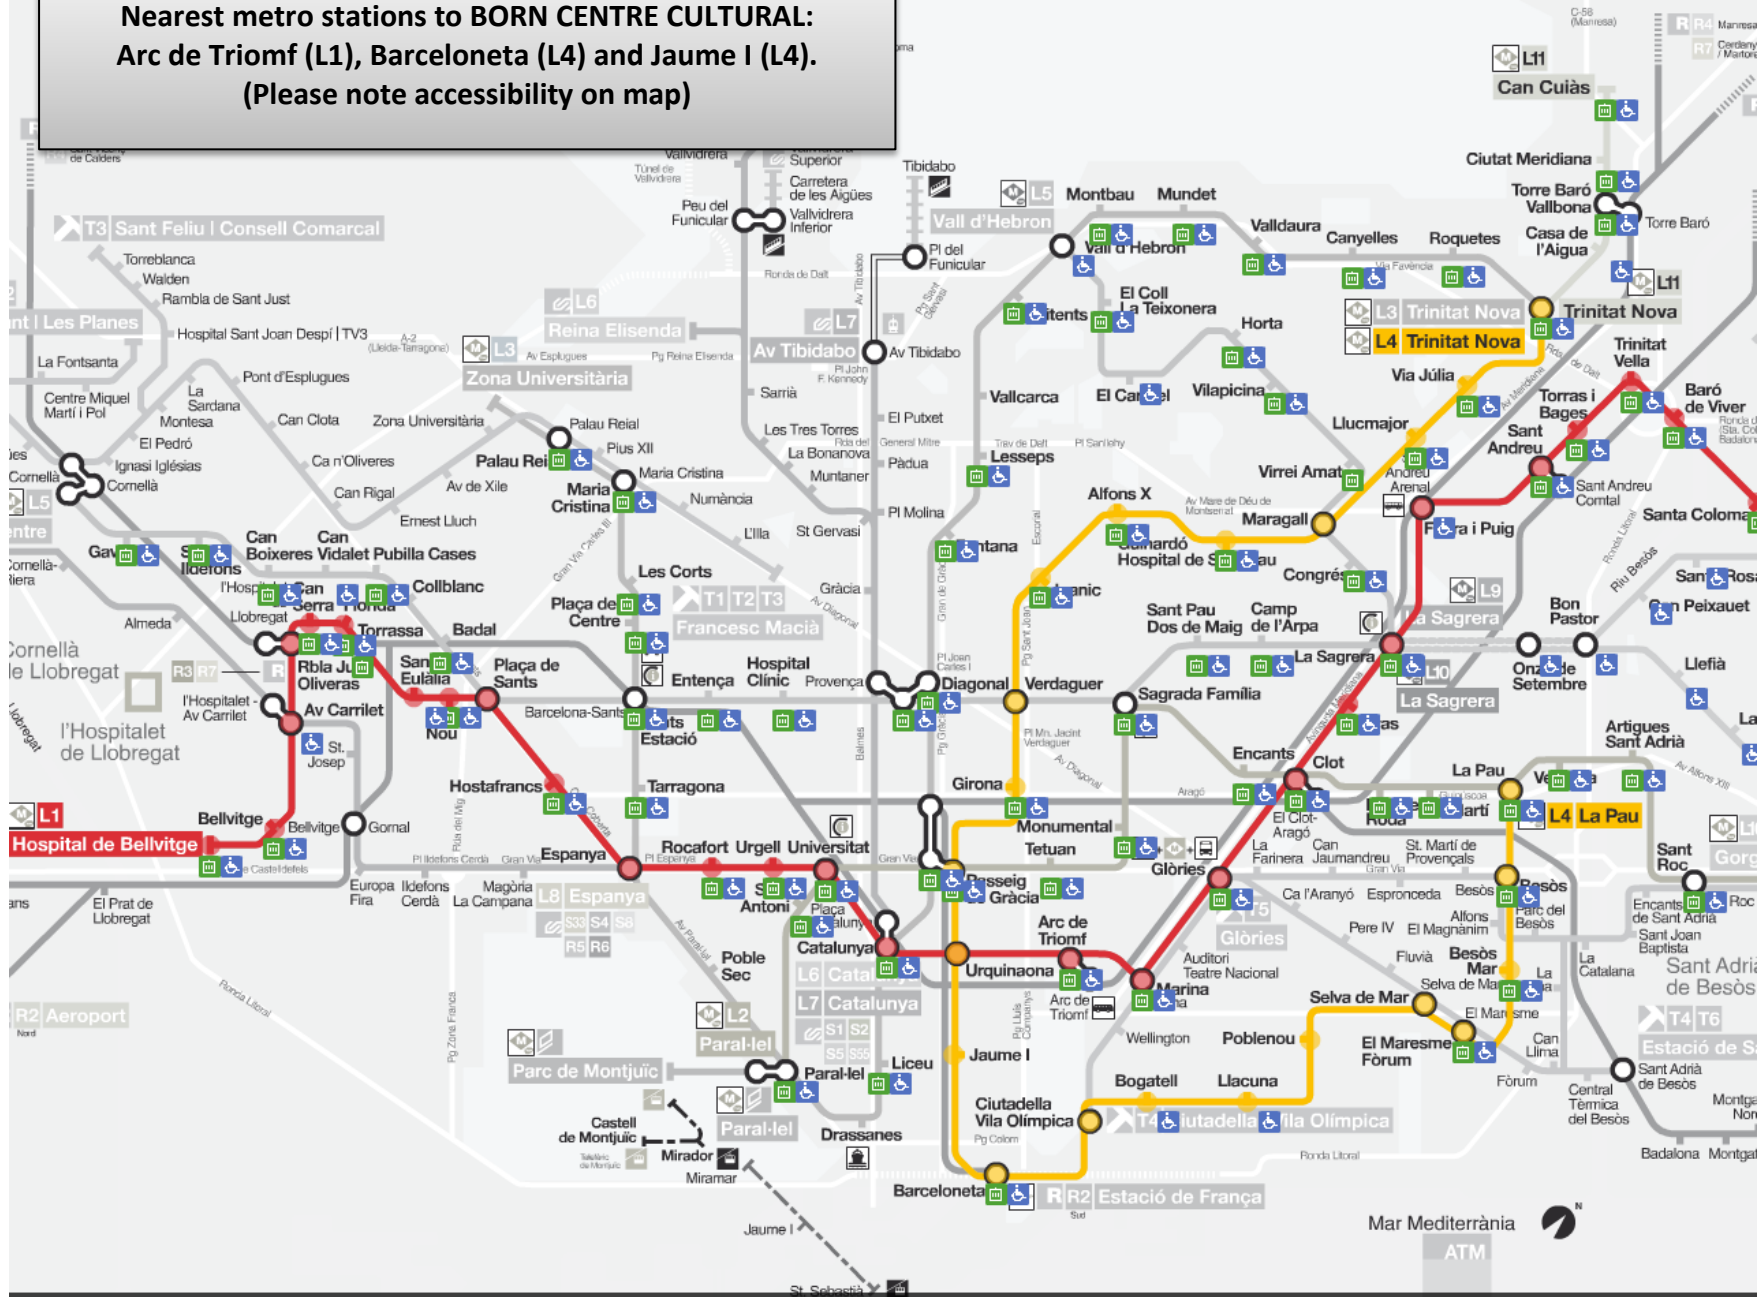

(Please, see location and transport maps below)

3

4

2

1

Metro:
Arc de Triomf

Metro
Jaume I

BORN CENTRE
CULTURAL

el Barri
Gòtic

Sant Pere,
Santa Caterina
i la Ribera

el Fort Pienc

Parc de
la Ciutadella

**Nearest metro stations to BORN CENTRE CULTURAL:
Arc de Triomf (L1), Barceloneta (L4) and Jaume I (L4).**
(Please note accessibility on map)

Haz clic para activar y desactivar líneas