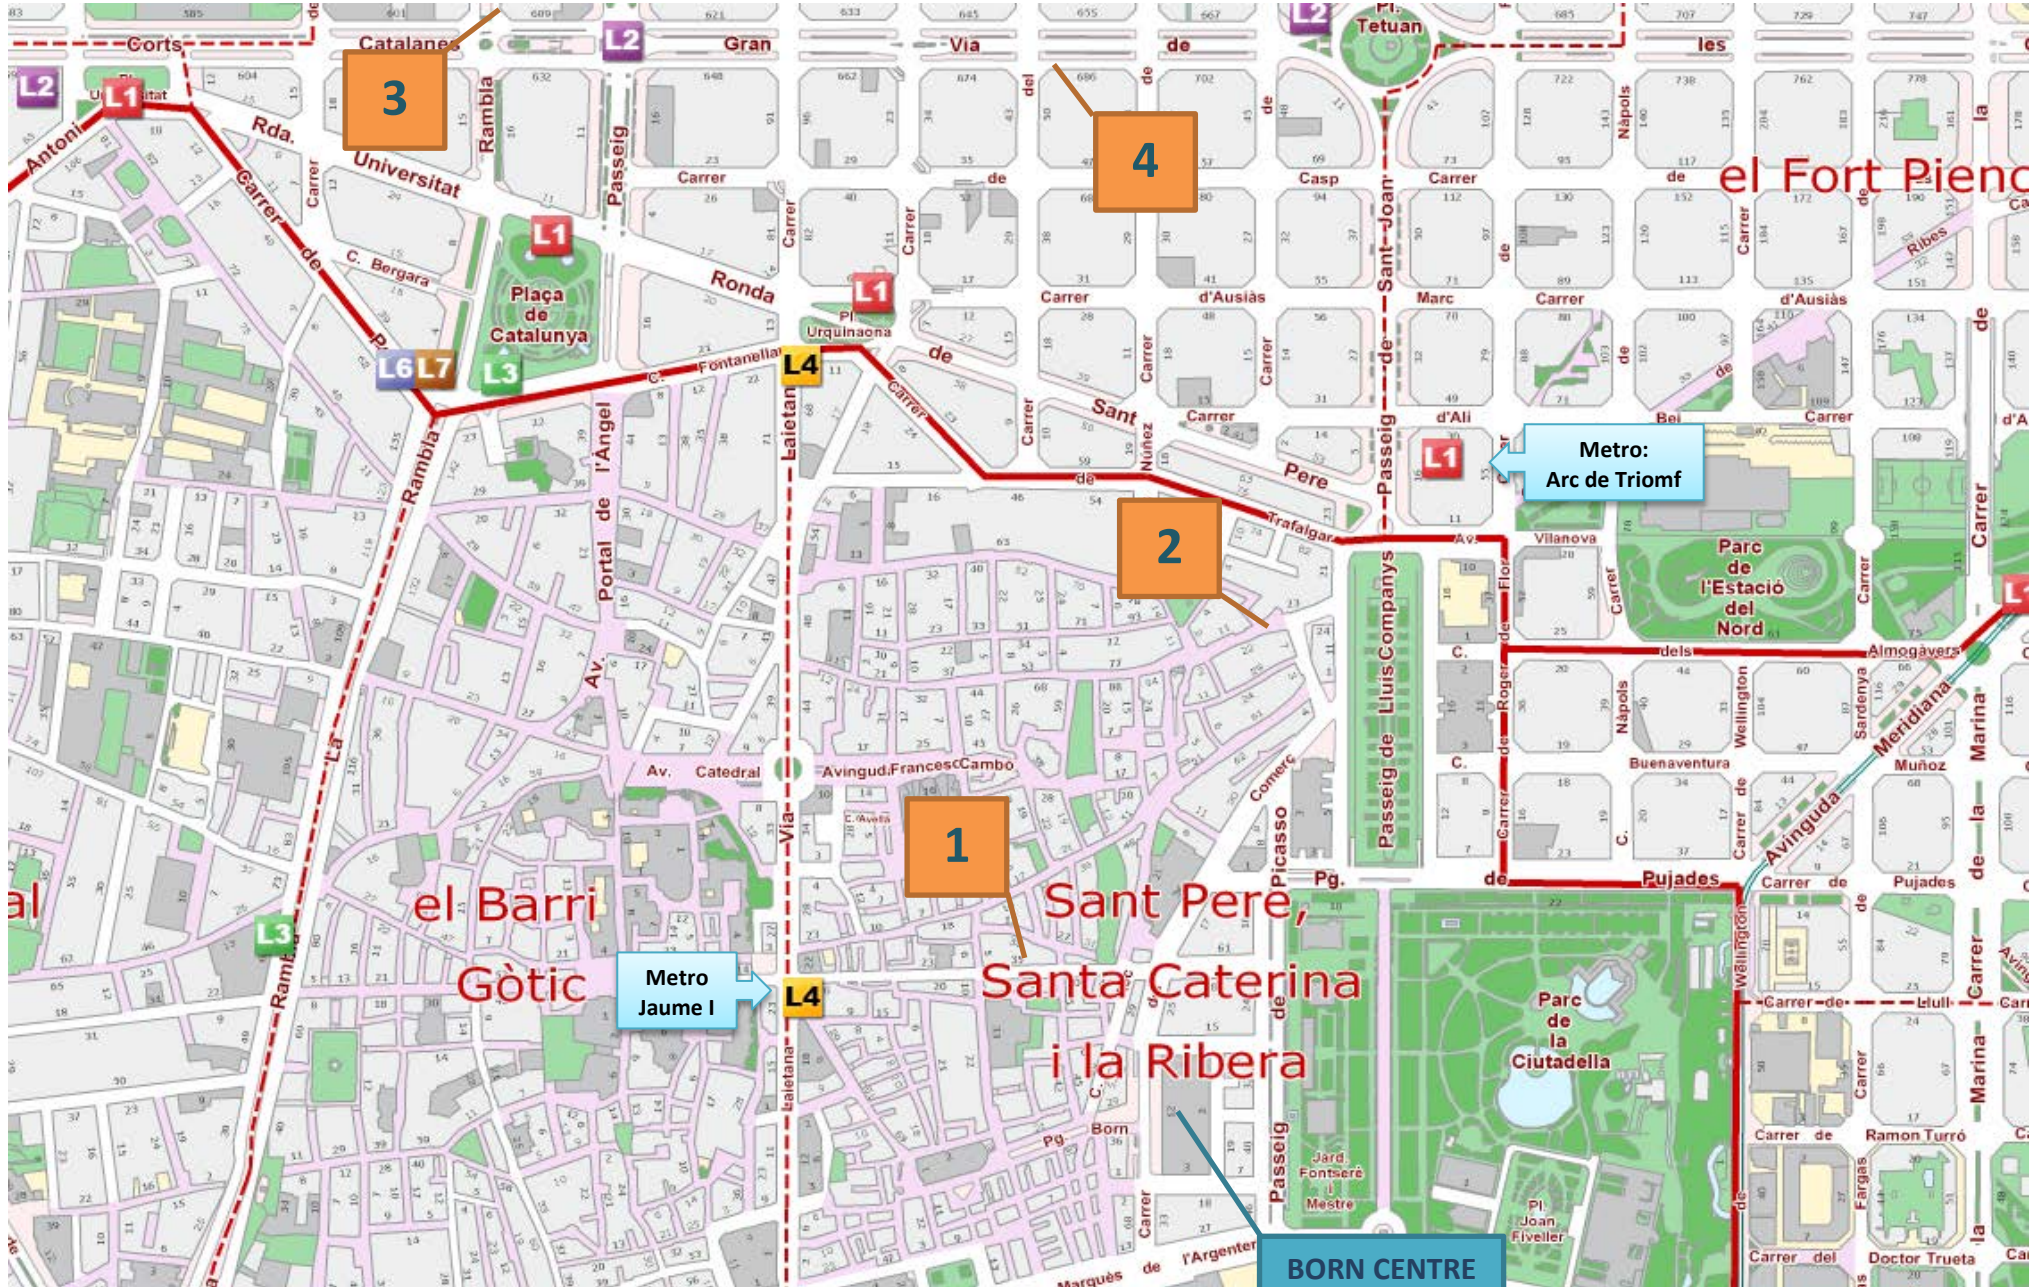

(Please, see location and transport maps below)

3

4

2

1

Metro:
Arc de Triomf

Metro
Jaume I

BORN CENTRE
CULTURAL

el Barri
Gòtic

Sant Pere,
Santa Caterina
i la Ribera

el Fort Pienc

Parc de
la Ciutadella

**Nearest metro stations to BORN CENTRE CULTURAL:
Arc de Triomf (L1), Barceloneta (L4) and Jaume I (L4).**
(Please note accessibility on map)