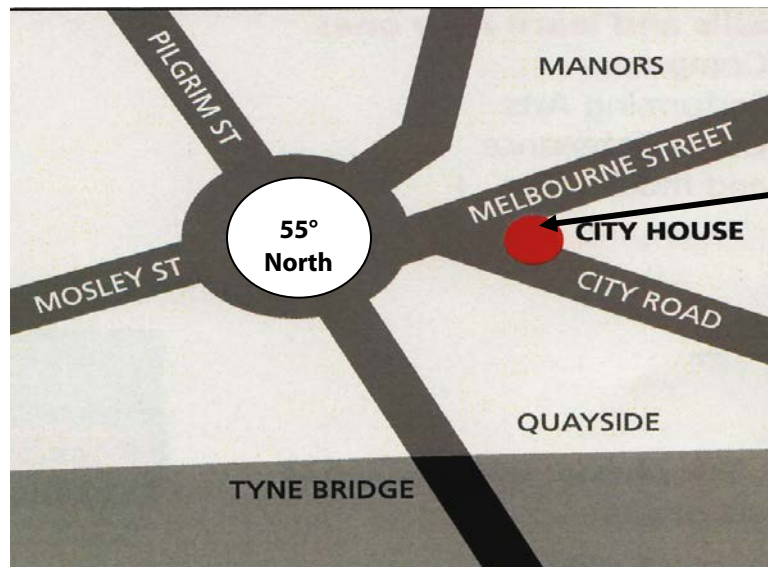

Crisis Skylight Newcastle  
City House  
1-3 City Road  
Newcastle upon Tyne  
NE1 2AF  
Tel: 0191 222 0622.

**Skylight  
Learning and  
Skills Centre  
and Skylight  
Cafe**

Crisis Skylight Newcastle is based at the Newcastle city end of City Road, near 55 ° North (previously Swan House roundabout). If you are on the roundabout, leave at the last exit before the Tyne Bridge. Pass the Holy Jesus Hospital on the left. After 100 metres, the road will split into a fork. Straight on is Melbourne Street. The 5 storey, red brick building on the fork, facing the roundabout is Crisis Skylight Newcastle.

Nearest Metro: Manors

Parking: Manors multi-storey car park  
Purple multi-storey car park at Newcastle city end of City Road (facing side of City House building)  
On-street metered parking on Melbourne Street.