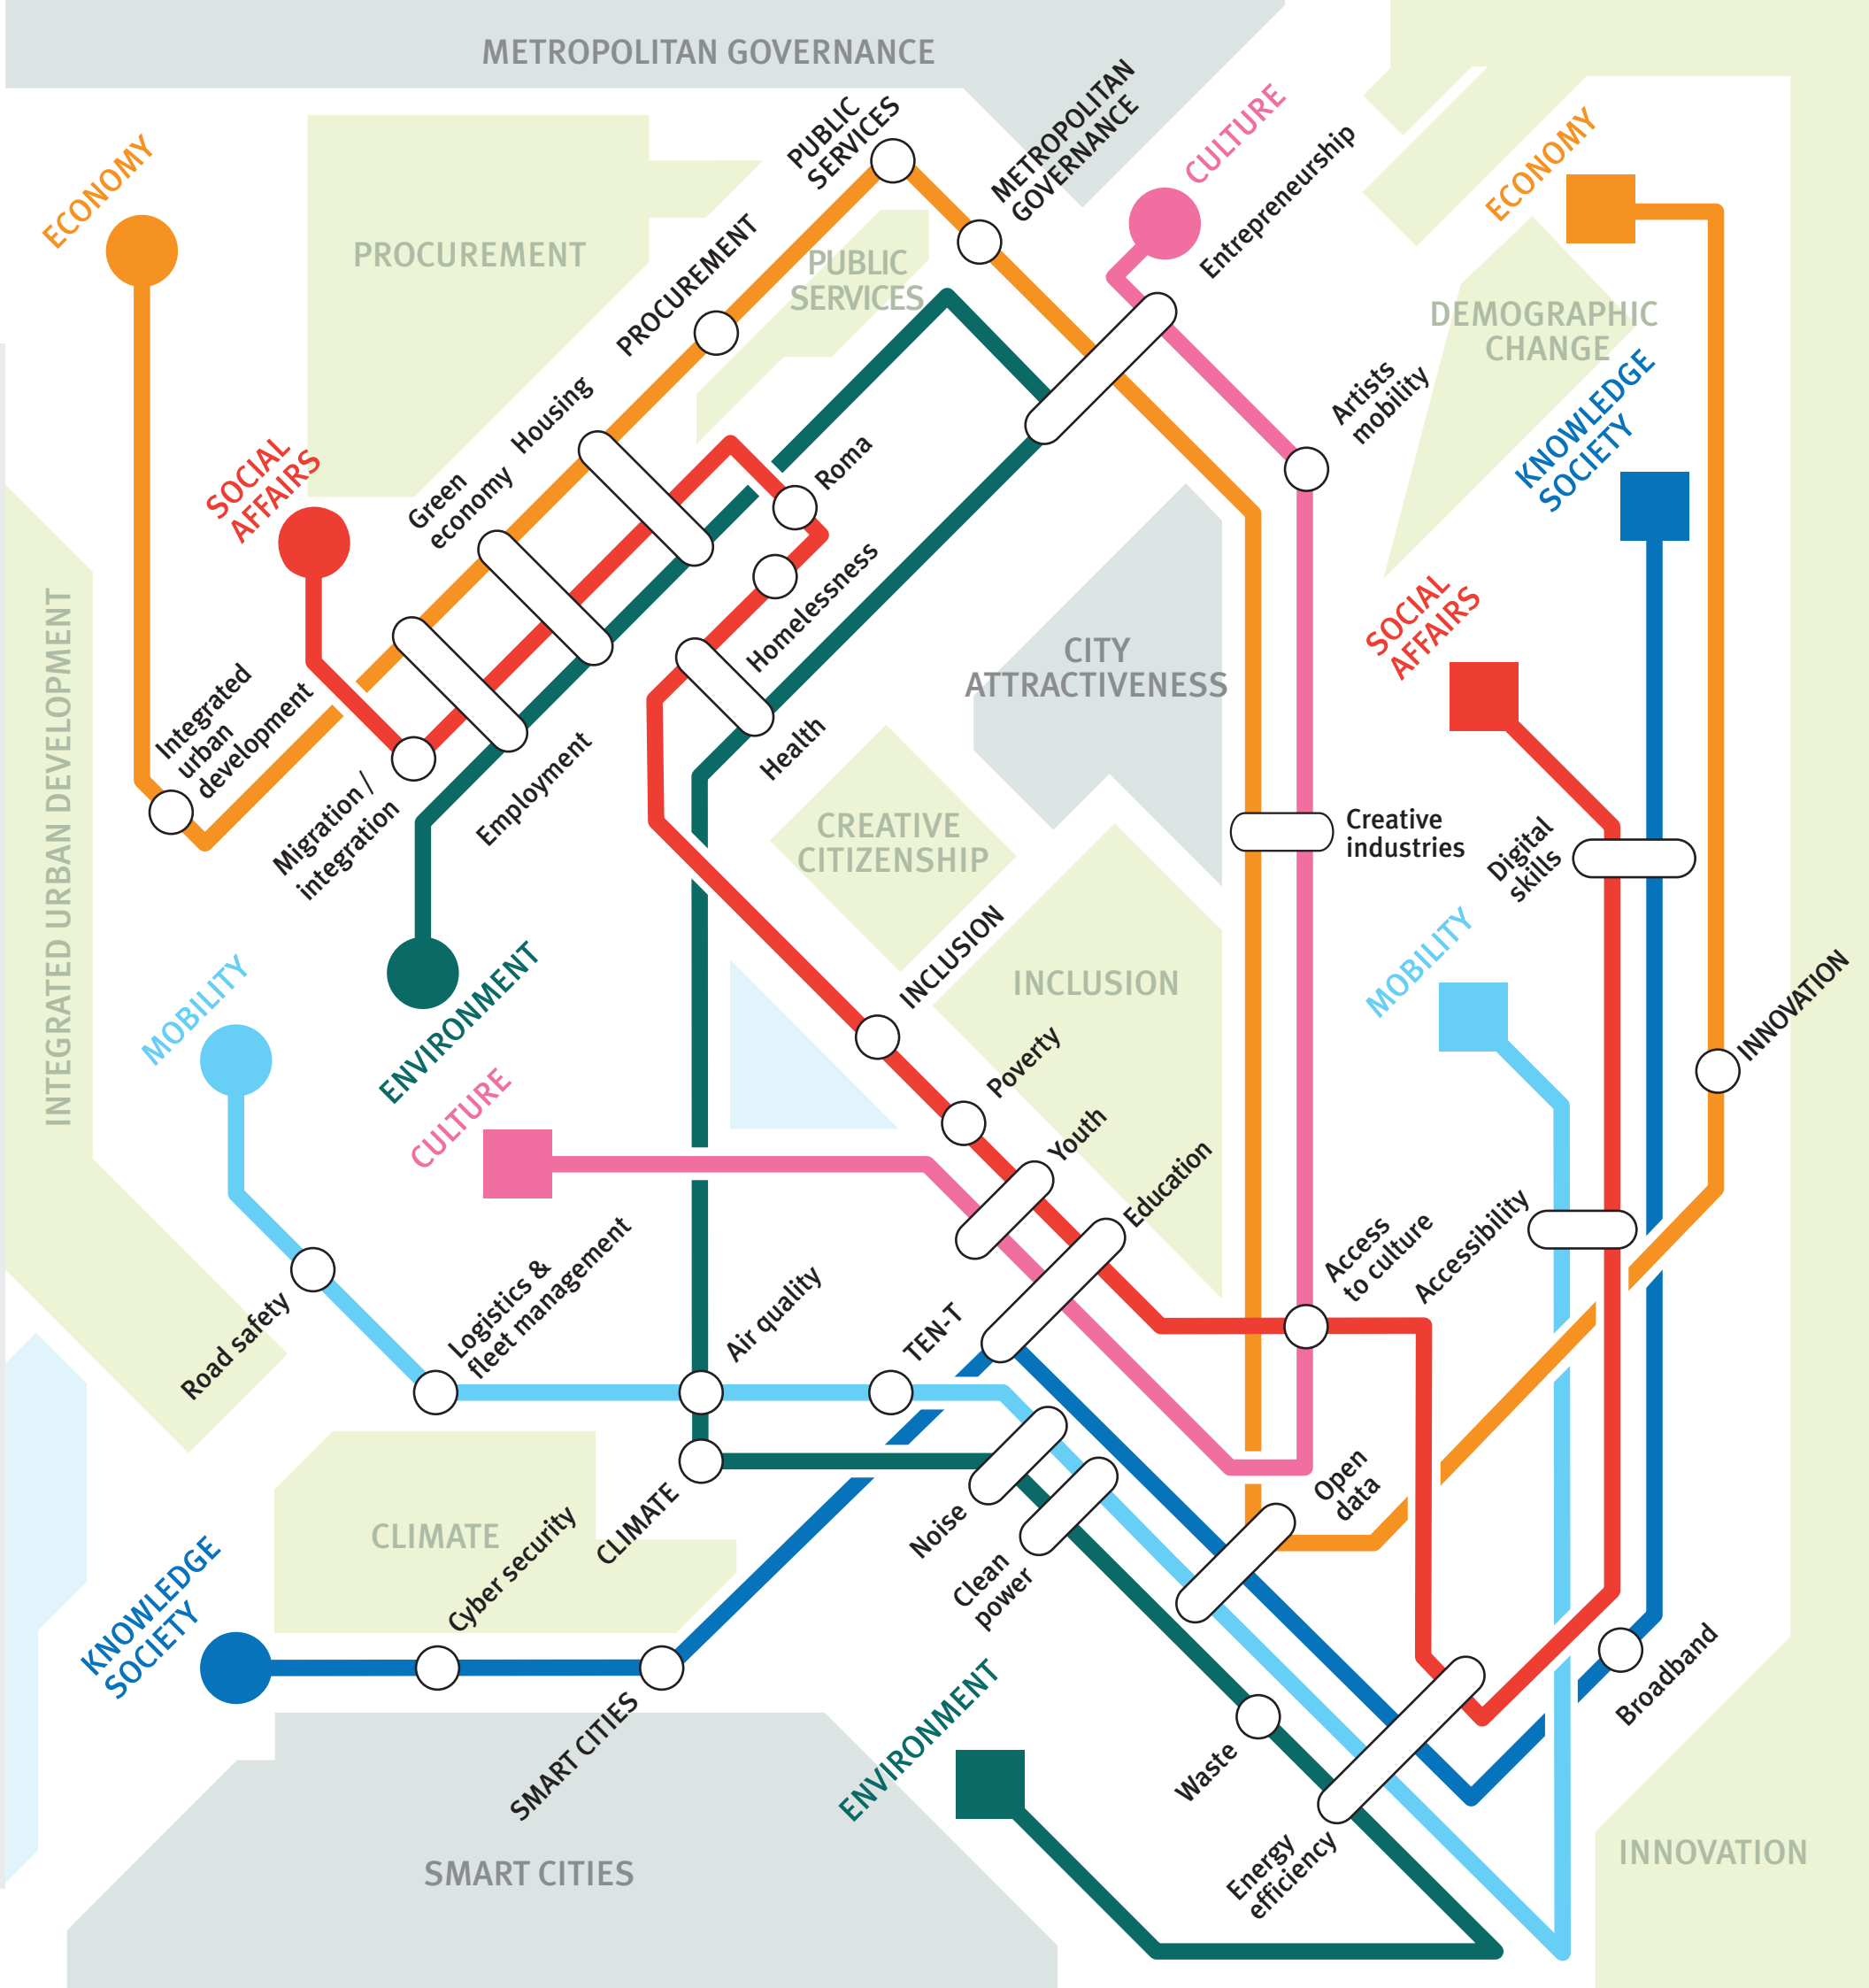

CONNECTING URBAN

- 3 out of 4 people in Europe live in urban areas. Cities are drivers of Europe's economy, frontline managers of social inclusion and key players in climate action.
- Cities are the key to Europe's objectives for smart, sustainable & inclusive growth. If we don't get it right in our cities, we won't get it right at all.
- City-smart EU policies, sensitive to the needs of our urban areas, will enable and empower cities to deliver results that benefit all.
- Well-performing cities benefit their surrounding areas, driving growth & innovation in our regions as well as Europe's overall competitiveness.

WE FOCUS ON

- Cities as drivers of quality jobs and sustainable growth
- Inclusive, diverse and creative cities
- Green, free-flowing and healthy cities
- Smarter cities
- Urban innovation and governance in cities

HOW DO WE WORK

- Connecting cities across Europe to network, exchange and learn from one another
- Connecting urban issues across the policy agenda at local and European level
- Connecting cities directly with EU level policy making to develop and deliver more joined up policies through an EU Urban Agenda