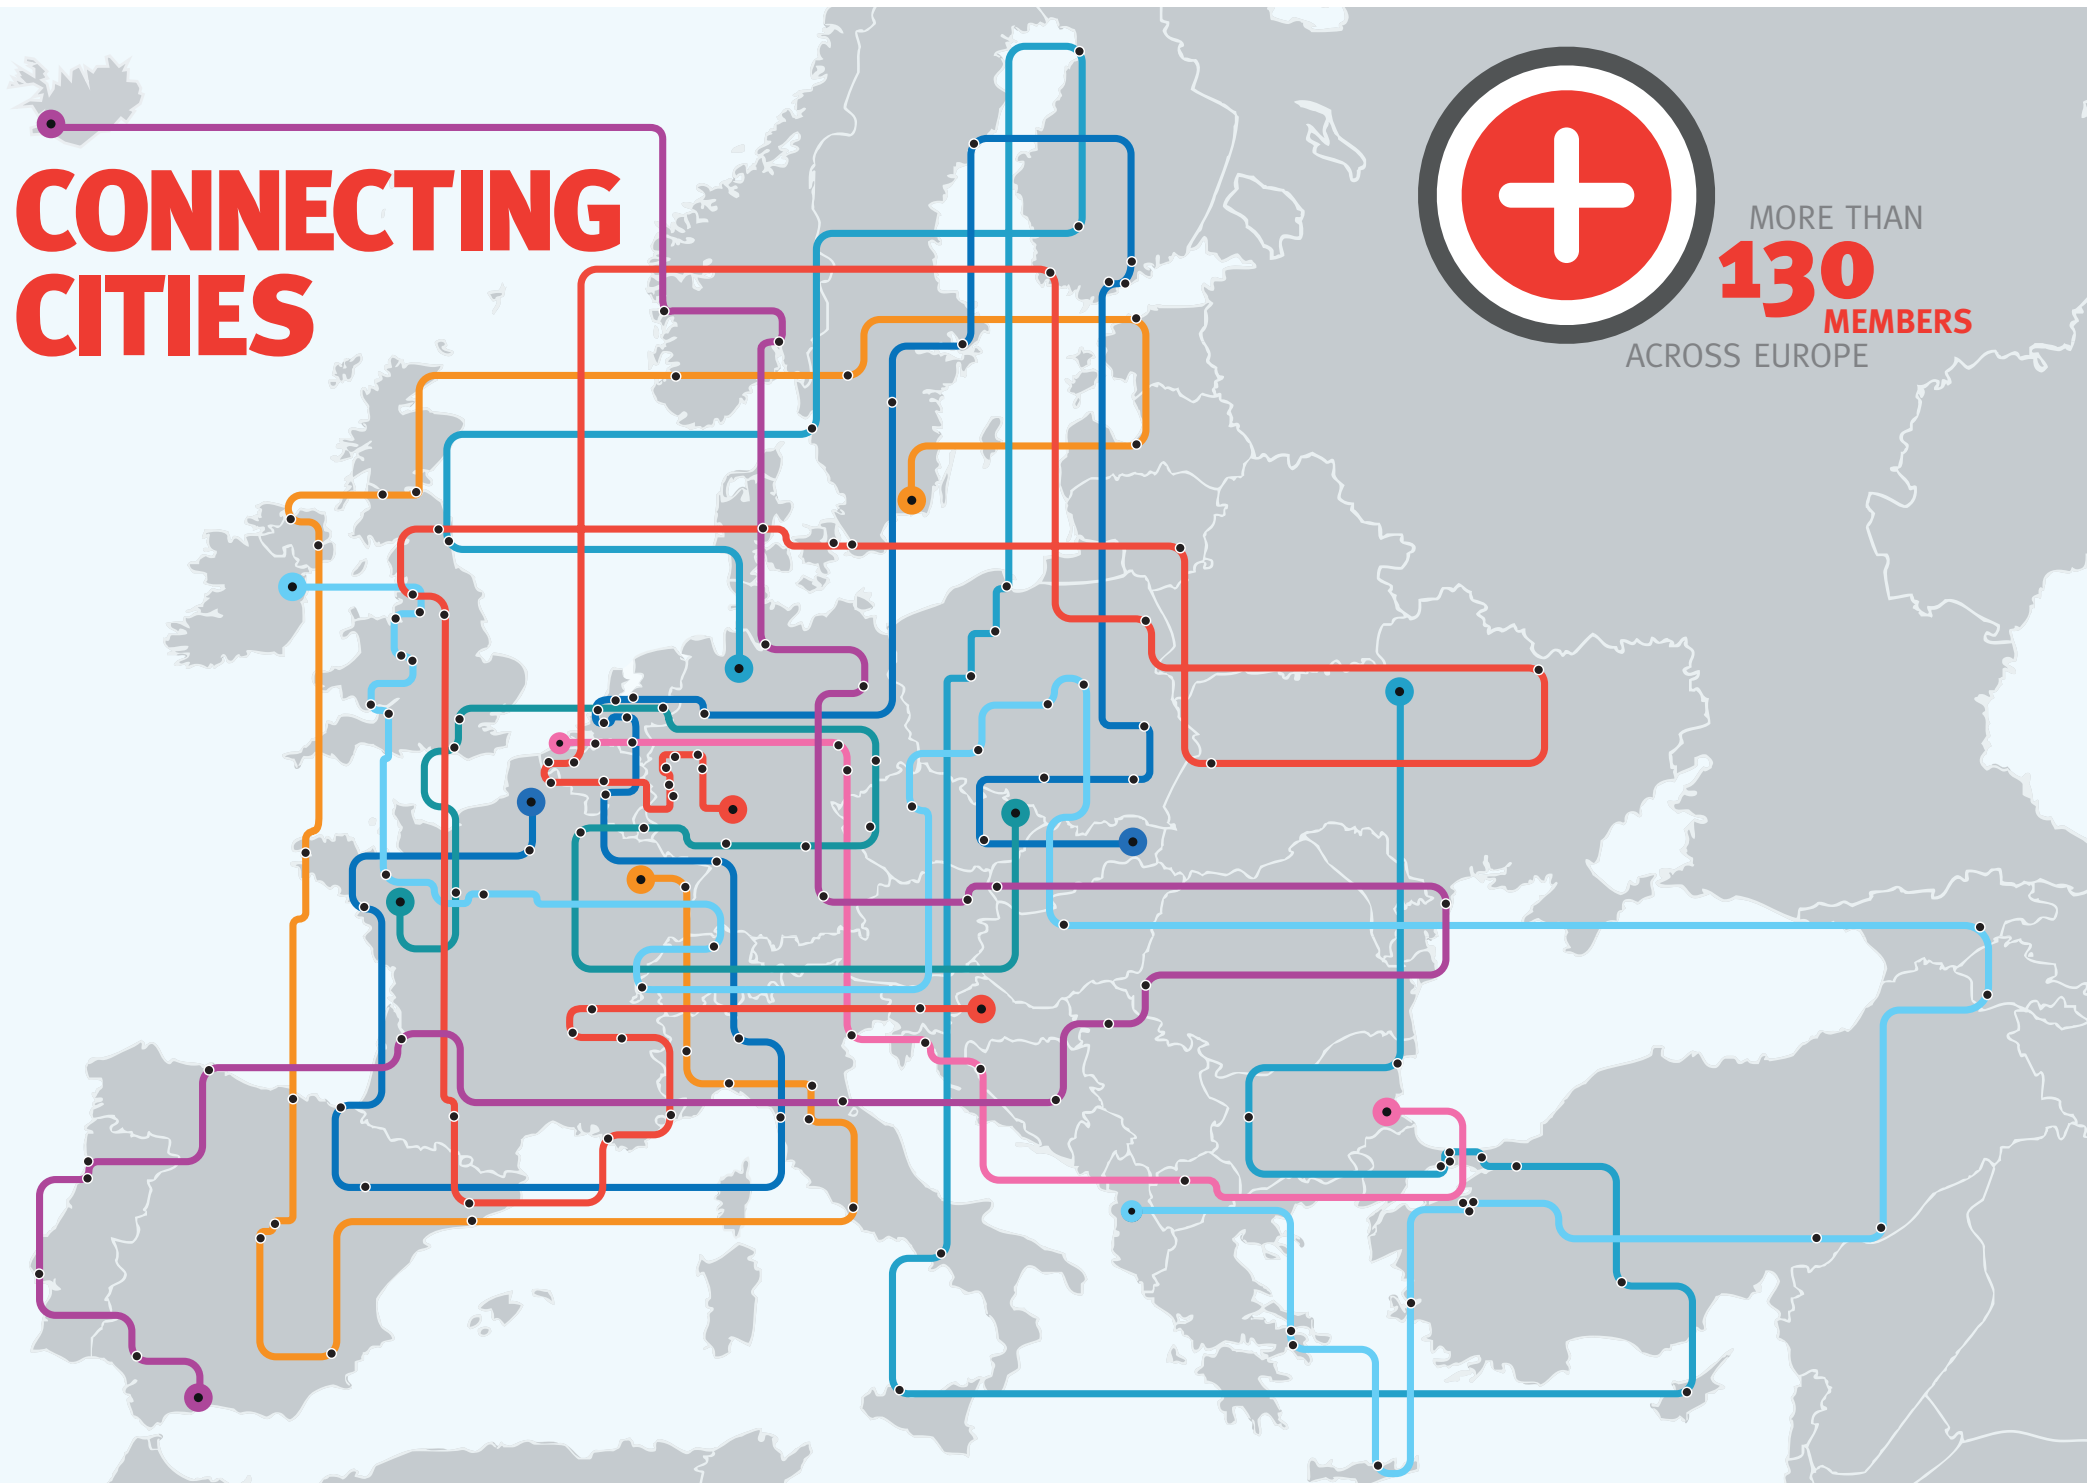

MORE THAN **130** MEMBERS ACROSS EUROPE

ASSOCIATED PARTNERS

- BE Kortrijk, Ostend
- CY Turkish Cypriot Community of Nicosia
- CZ Ostrava
- ES Fuenlabrada, San Sebastian
- FR Amiens Metropole, Brest Metropole Oceane, Reims Metropole, St.Nazaire, Tours
- GR Acharnes, Amaroussion, Heraklion
- HR Rijeka
- IT Cesena, Pisa, Salerno
- LU Luxembourg
- NL Almere, Netwerkstad Twente
- NO Stavanger
- PT Matosinhos
- RU Barrier free city foundation
- SE Karlstad, Linkoping, Nacka, Ronneby, Solna, Umea
- SK Kosice
- TR Bakirkoy, Besiktas, Beyoglu, Nilufer, Ozmangazi, Pendik, Serdivan
- UK Derry, Preston, Wolverhampton

ASSOCIATED BUSINESS PARTNERS

ATOS, ERDF, GDF Suez, IBM, Kapsch, VEOLIA

EURO CITIES

Square de Meeüs 1
B-1000 Brussels
Tel. +32 2 552 08 88
info@eurocities.eu
www.eurocities.eu
@eurocitiestweet